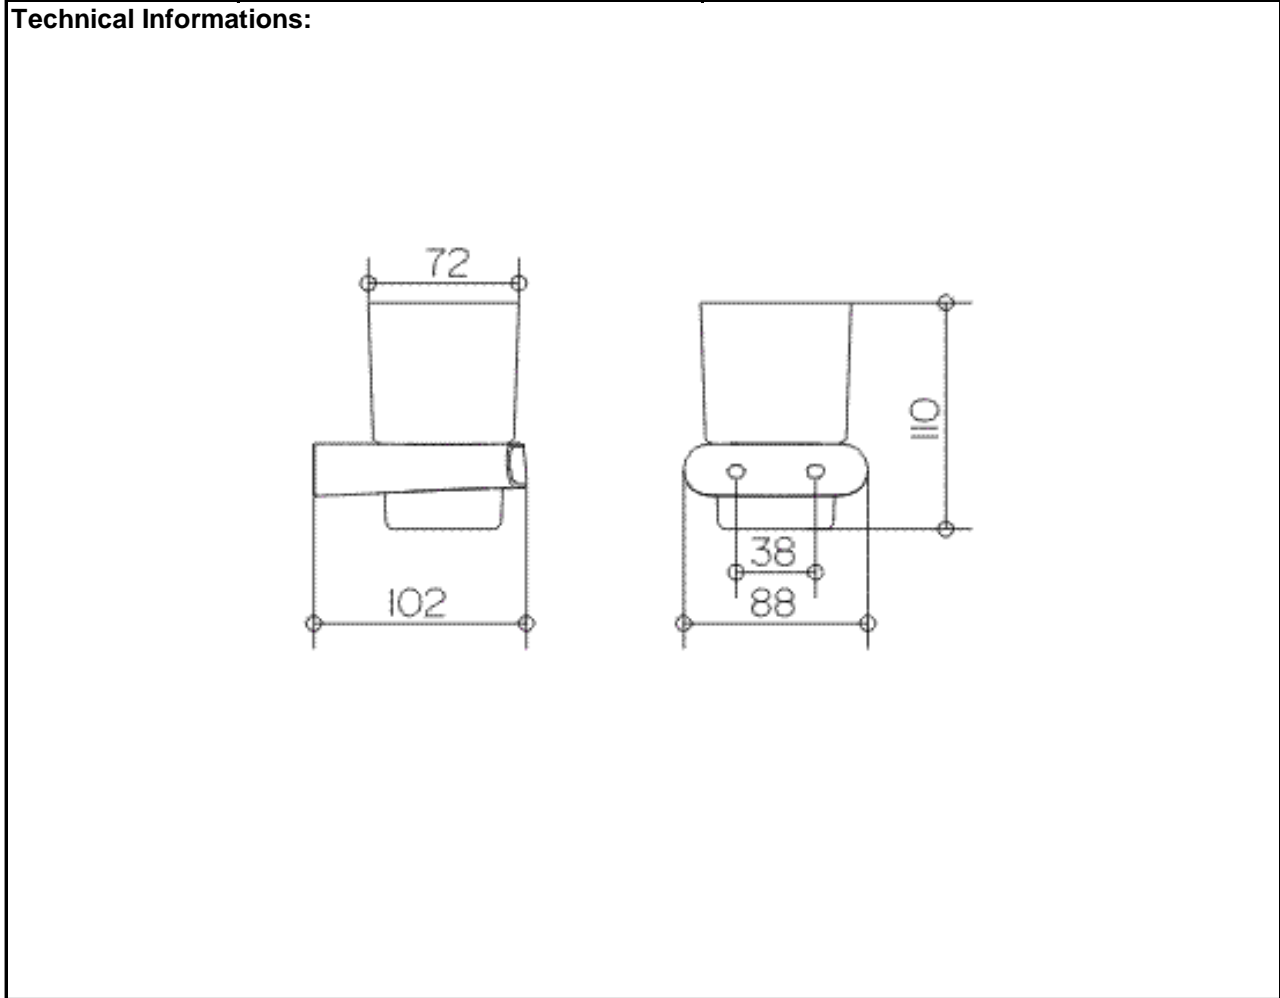

SPECIFICATION SHEET - bathroom accessories

BRAND:	KEUCO	Product Photo: 
ORIGIN:	Germany	
SERIES:	ELEGANCE	
PRODUCT DESCRIPTION:	Tumbler holder with matt crystal tumbler	
MODEL No.	11650 019000	
FINISH/COLOUR:	Chrome-plated	
DIMENSIONS:	102mm x 88mm x 110mm	
OPTIONAL MATCHING PARTS:		